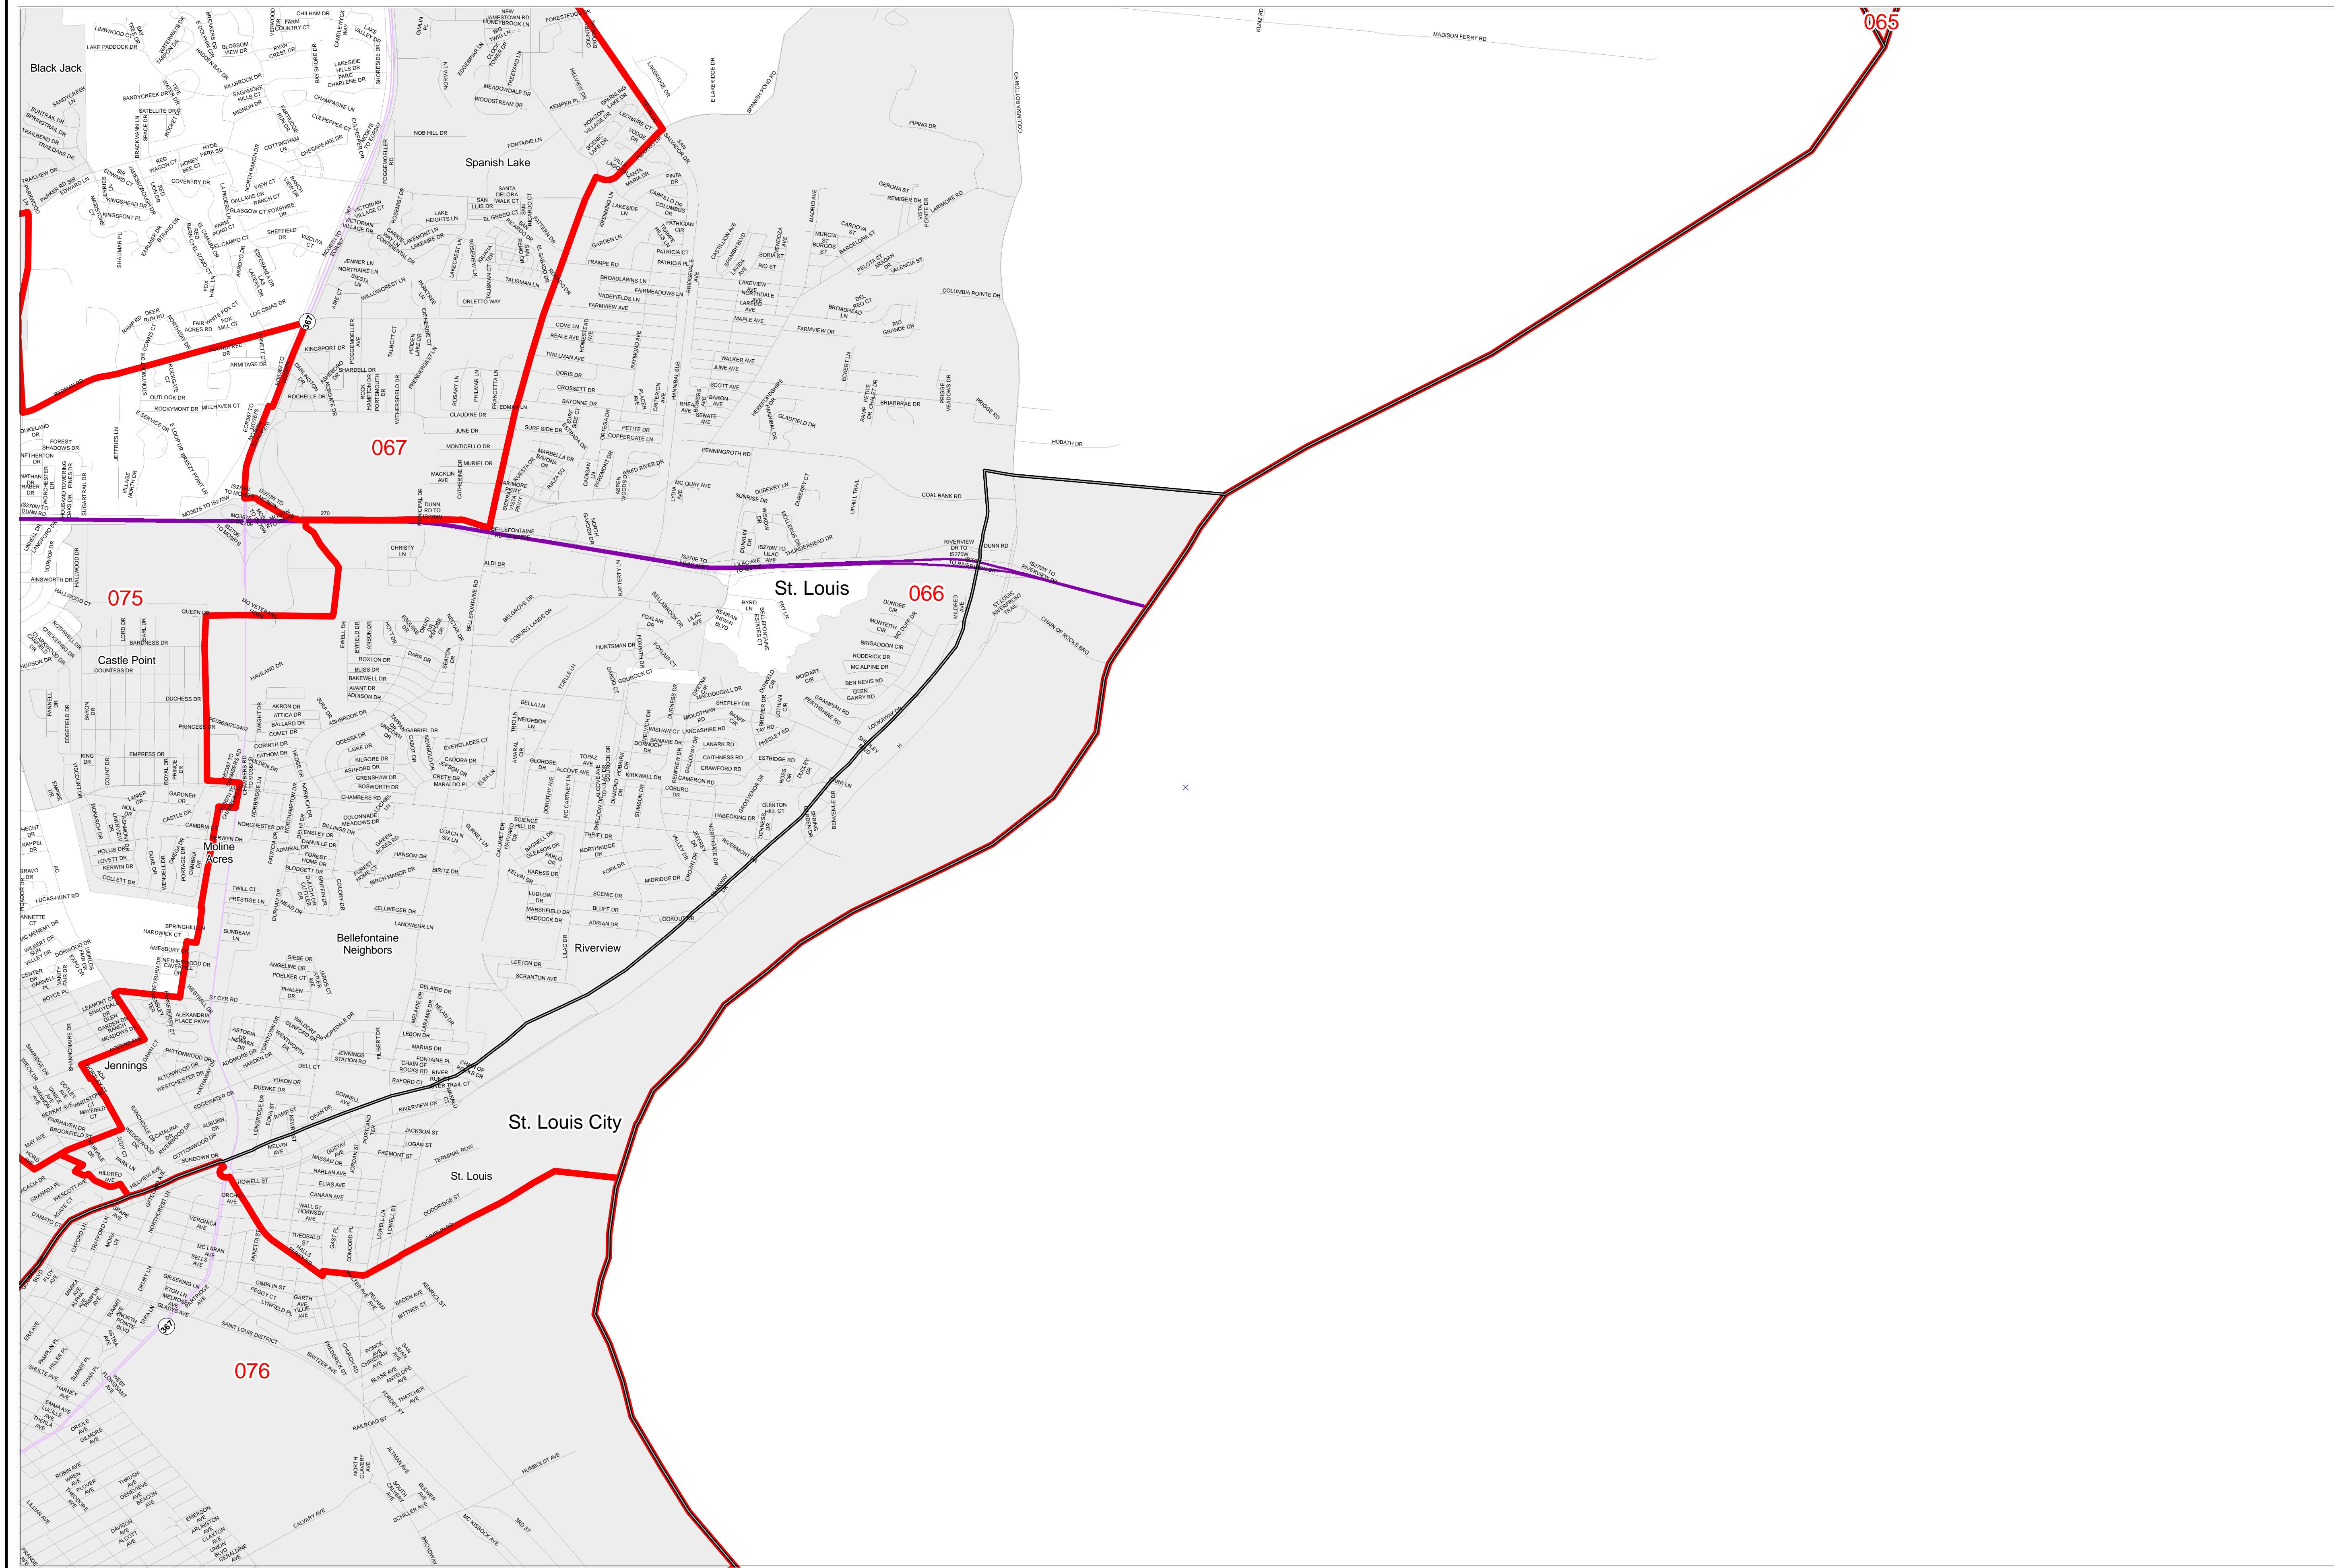

House Apportionment Plan 2011

Missouri Appellate Apportionment Commission

St. Louis County

Map Sheet 7 of 16

- Districts
- Counties
- Interstates
- U.S. Highways
- MO Highways
- Streets
- Incorporated Places*

Absolute Scale
1:25,000

Note: Street names listed along the edge of district boundaries are for reference only and do not necessarily constitute the location of legal boundary of the district.
*Includes census designated places (CDPs).